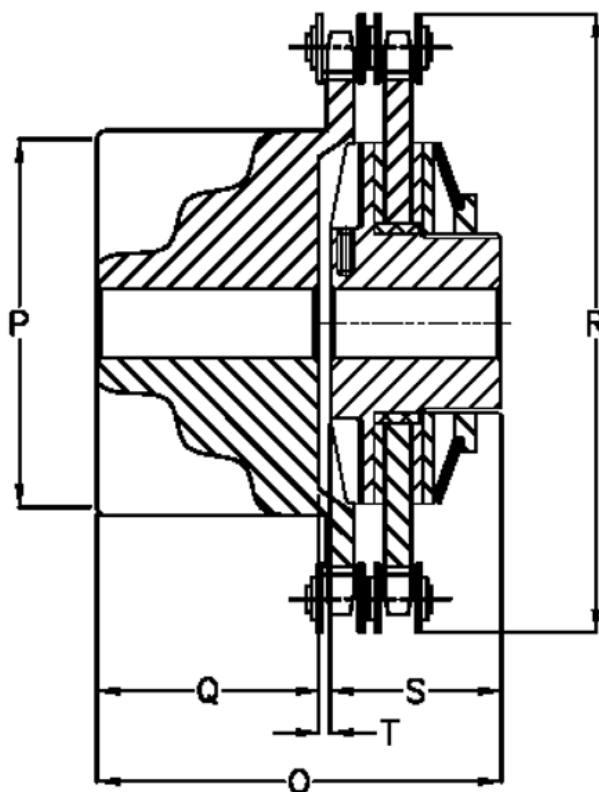

Article number: 4601207

Description: Securex torque limiter C 120/65
0

Measures

Max angular displacement = 30
Max parallel displacement = 0.25
Max torque Nm = 120
Number of springs = 2
O = 85.0
P = 70
Q = 32.0
R = 106.2

S = 50
T = 3.0